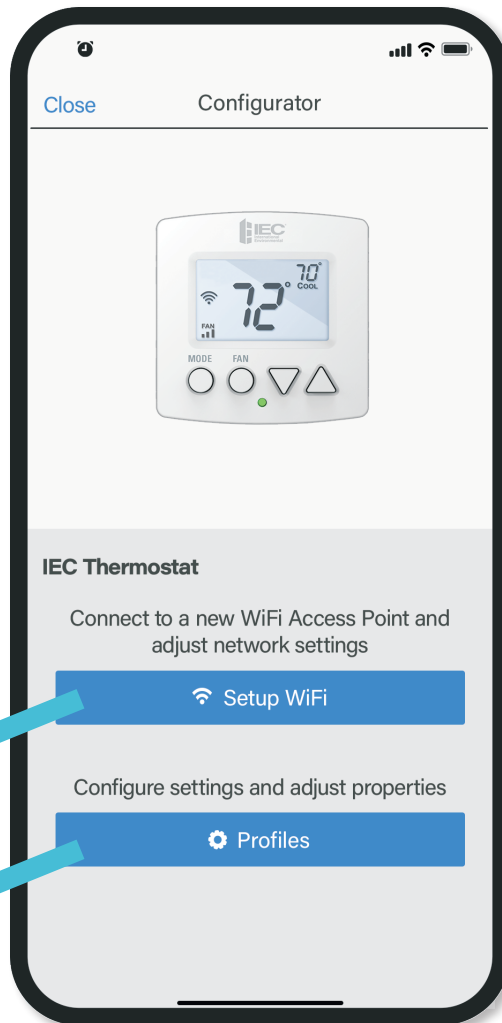

Account Setup Service Available

- Wi-Fi enabled
- Free IEC Skyport web portal and mobile app
- Light BMS capability without the heavy investment
- Local APE for third party monitoring and control

Remote Thermostat Control

Improve Indoor Air Quality

- 7-day programmable
- Monitor energy use from mobile app or actively manage energy use adjustments via web app
- Open ADR2.0
- Title 24 compliant

Realize Energy Savings

### IEC Configurator App

Establish Wi-Fi connection on your thermostat and create profiles for quick system configuration (Ex: 2 Pipe with Occupancy Sensor)

IEC Configurator App Icon

Easily enable Wi-Fi capability on your thermostat