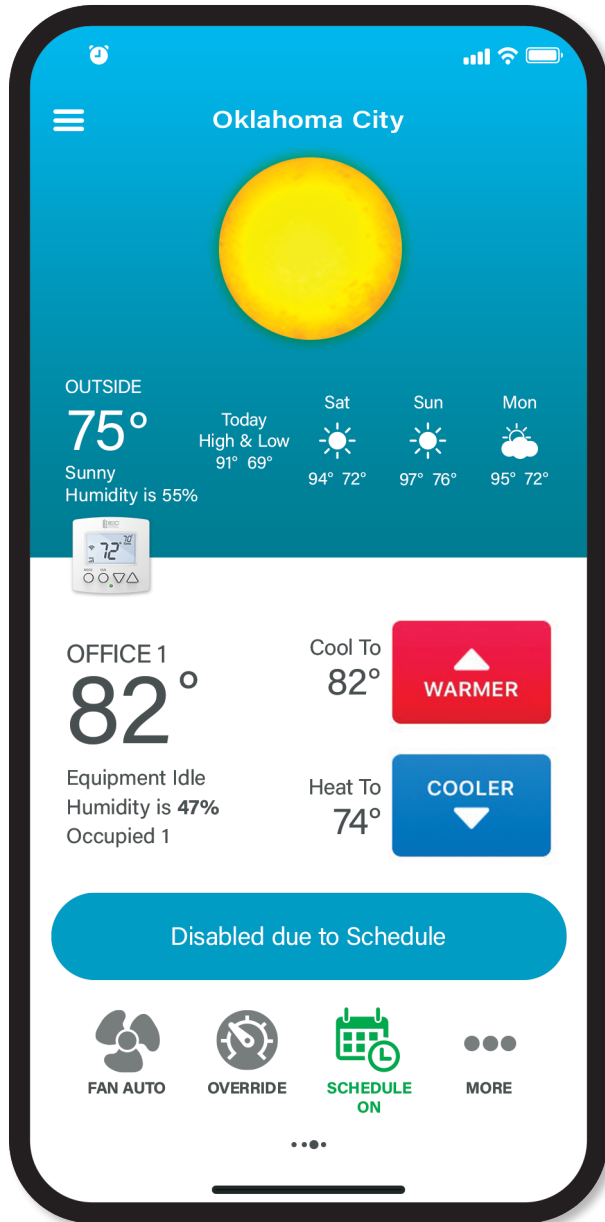

Venture Wi-Fi Thermostat

IEC SKYPORT MOBILE APP