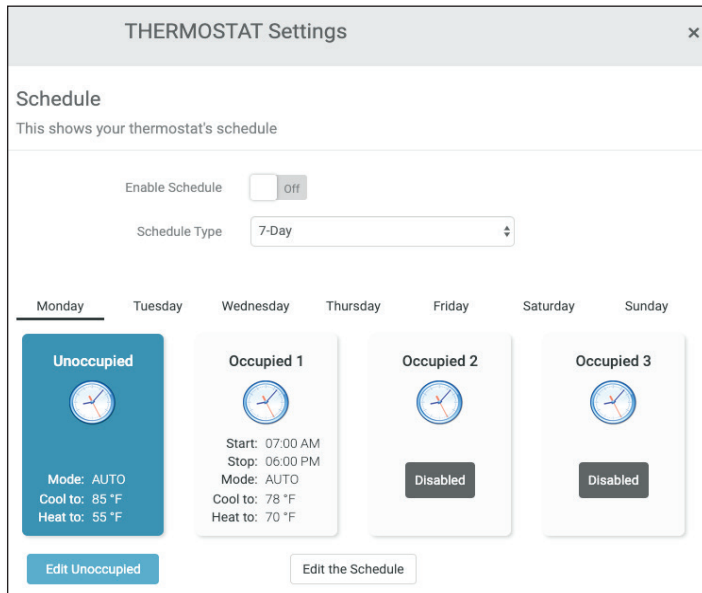

### IEC Configurator App

Establish Wi-Fi connection on your thermostat and create profiles for quick system configuration (Ex: 2 Pipe with Occupancy Sensor)

IEC Configurator App Icon

Easily enable Wi-Fi capability on your thermostat

Create Fan Coil system profiles for fast configuration

## IEC Skyport Web App

For set up, system/location control

*Ideal For: building owners, facilities management, contractors*

- Set up locations to group thermostats
- Add and control multiple thermostats
- Establish general settings, alerts, permission control and more
- Adjust temperature
- Set schedules

## Global Changes

- Push changes globally to all selected thermostats
  - Temperature
  - Mode
  - Time period schedules
  - Holidays
- Create system profiles for quick thermostat configuration
- Create viewing/control permissions for other Skyport users