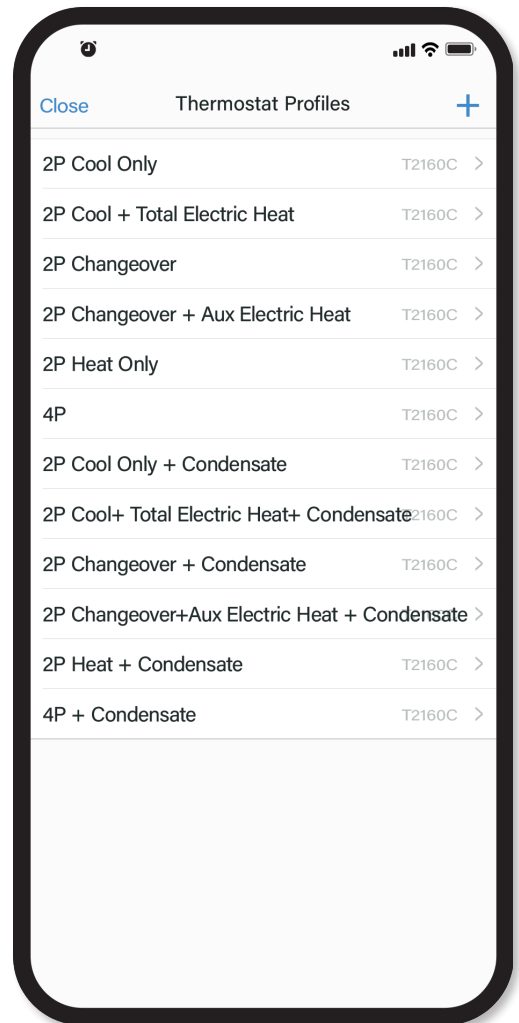

Venture Wi-Fi Thermostat

IEC CONFIGURATOR MOBILE APP

IEC Configurator App

Establish Wi-Fi connection on your thermostat and create profiles for quick system configuration (Ex: 2 Pipe with Occupancy Sensor)

Easily enable Wi-Fi capability on your thermostat

Create Fan Coil system profiles for fast configuration