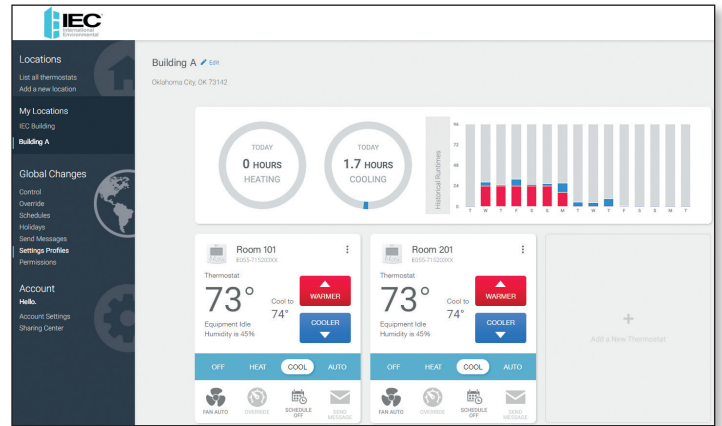

### IEC Configurator App

Establish Wi-Fi connection on your thermostat and create profiles for quick system configuration (Ex: 2 Pipe with Occupancy Sensor)

IEC Configurator App Icon

Easily enable Wi-Fi capability on your thermostat

Create Fan Coil system profiles for fast configuration

## IEC Skyport Web App

For set up, system/location control

*Ideal For: building owners, facilities management, contractors*

- Set up locations to group thermostats
- Add and control multiple thermostats
- Establish general settings, alerts, permission control and more
- Adjust temperature
- Set schedules

## IEC Skyport Web App